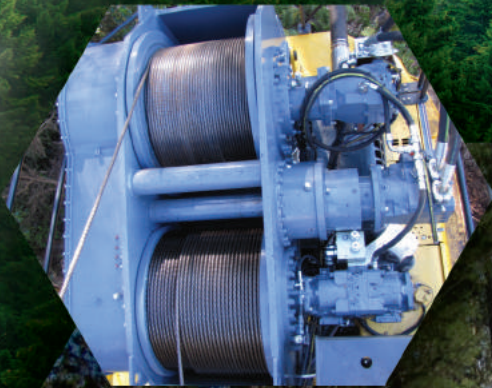

# ALPINE SHOVEL YARDER

MODELS ASY-RS450MI / ASY-RS450MILS

DOUBLE & TRIPLE DRUM SYSTEMS ARE CAPABLE OF OPERATION WITHOUT THE NEED OF GUY LINES. THESE VERSATILE YARDERS CAN YARD UPHILL AND DOWNHILL. THIS HIGHLY MOBILE YARDING SYSTEM MEETS TODAY'S DEMANDING LOGGING REQUIREMENTS.

## SPECIFICATIONS

MECHANICAL INTERLOCK RUNNING SKYLINE	MAINLINE DRUM	450m of 19mm Wire Rope (1500ft of 3/4in) Max Line Pull - 12 ton (13ST) Max Line Speed - 9m/s (29.5fps)
	HAULBACK DRUM	900m of 19mm Wire Rope (3000ft of 3/4in) Max Line Pull- 11 ton (12ST) Max Line Speed - 9m/s (29.5fps)
MECHANICAL INTERLOCK LIVE SKYLINE	SKYLINE DRUM	600m of 22mm Wire Rope (2000ft of 7/8in) Max Line Pull - 23 ton (25ST) Max Line Speed - 4.52m/s (14.8fps)
	STRAWLINE DRUM	1200m of Rope (4000ft)